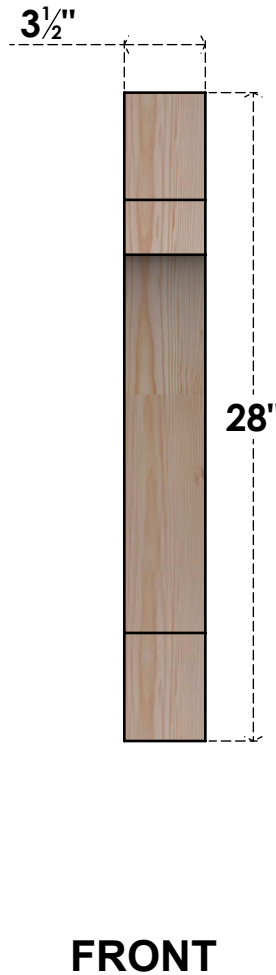

BRC04X16X28MRC00SDF

3 1/2"W X 16"D X 28"H MERCED SMOOTH BRACE, DOUGLAS FIR

EKENA MILLWORK
 2300 WEST MAIN ST.
 CLARKSVILLE, TX 75426
 TOLL FREE: 866-607-0453
 WWW.EKENAMILLWORK.COM

NOTES

1. INSTALLATION TO BE COMPLETED IN ACCORDANCE WITH MANUFACTURER'S SPECIFICATIONS.
2. DRAWING MAY NOT BE TO SCALE
3. THIS DRAWING IS INTENDED FOR DESIGN AND PLANNING PURPOSES ONLY.
4. ALL INFORMATION CONTAINED HEREIN WAS CURRENT AT THE TIME OF DEVELOPMENT BUT MUST BE REVIEWED AND APPROVED BY THE PRODUCT MANUFACTURER TO BE CONSIDERED ACCURATE.
5. PRODUCTS ARE NOT KILN DRIED. THIS ITEM IS UNIQUE AND WILL CONTAIN THE NATURAL VARIATIONS THAT THE WOOD SPECIES OFFERS. THIS MAY RESULT IN VARIATIONS UP TO 1/4"