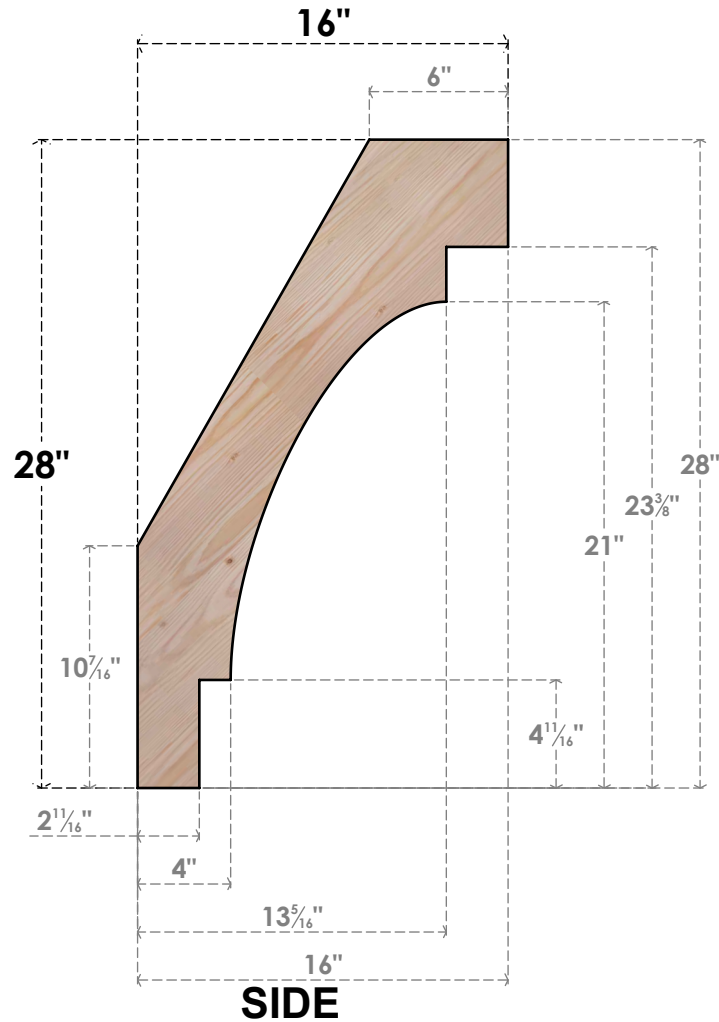

BRC04X16X28MRC00SDF

3 1/2"W X 16"D X 28"H MERCED SMOOTH BRACE, DOUGLAS FIR

EKENA MILLWORK
 2300 WEST MAIN ST.
 CLARKSVILLE, TX 75426
 TOLL FREE: 866-607-0453
 WWW.EKENAMILLWORK.COM

NOTES

1. INSTALLATION TO BE COMPLETED IN ACCORDANCE WITH MANUFACTURER'S SPECIFICATIONS.
2. DRAWING MAY NOT BE TO SCALE
3. THIS DRAWING IS INTENDED FOR DESIGN AND PLANNING PURPOSES ONLY.
4. ALL INFORMATION CONTAINED HEREIN WAS CURRENT AT THE TIME OF DEVELOPMENT BUT MUST BE REVIEWED AND APPROVED BY THE PRODUCT MANUFACTURER TO BE CONSIDERED ACCURATE.
5. PRODUCTS ARE NOT KILN DRIED. THIS ITEM IS UNIQUE AND WILL CONTAIN THE NATURAL VARIATIONS THAT THE WOOD SPECIES OFFERS. THIS MAY RESULT IN VARIATIONS UP TO 1/4"